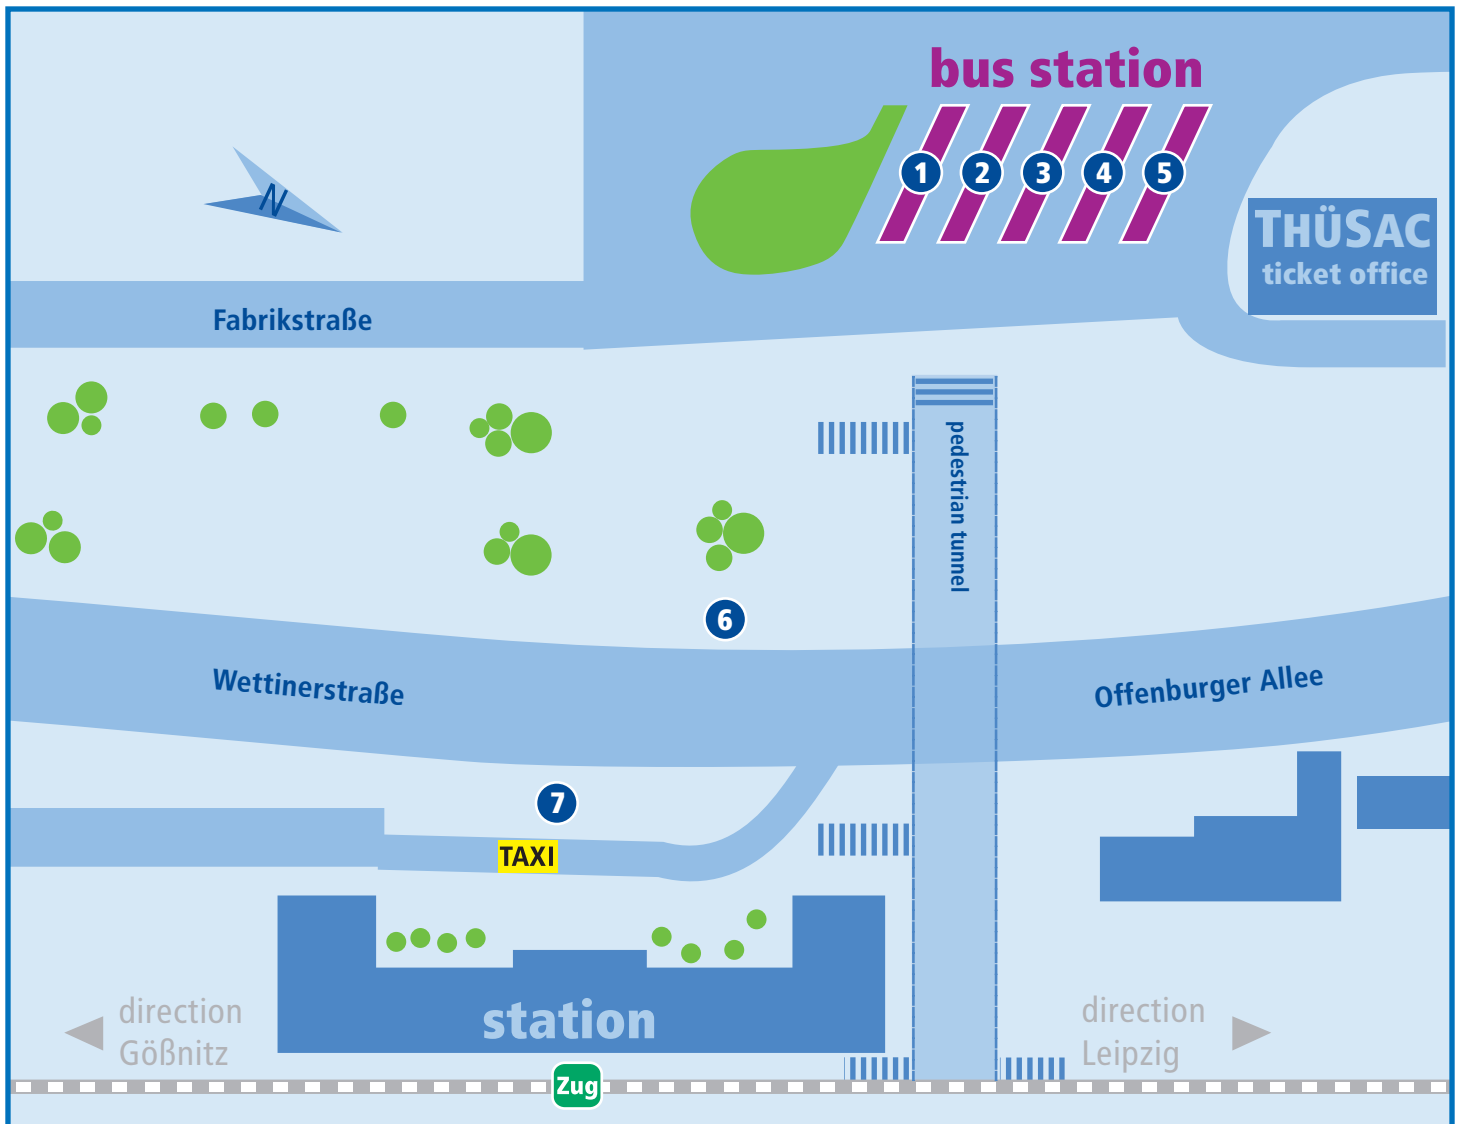

Altenburg, station

5 line 250 Leipzig–Altenburg Airport
(airport shuttle)

1 to 5 regional traffic

6 to 7 city traffic