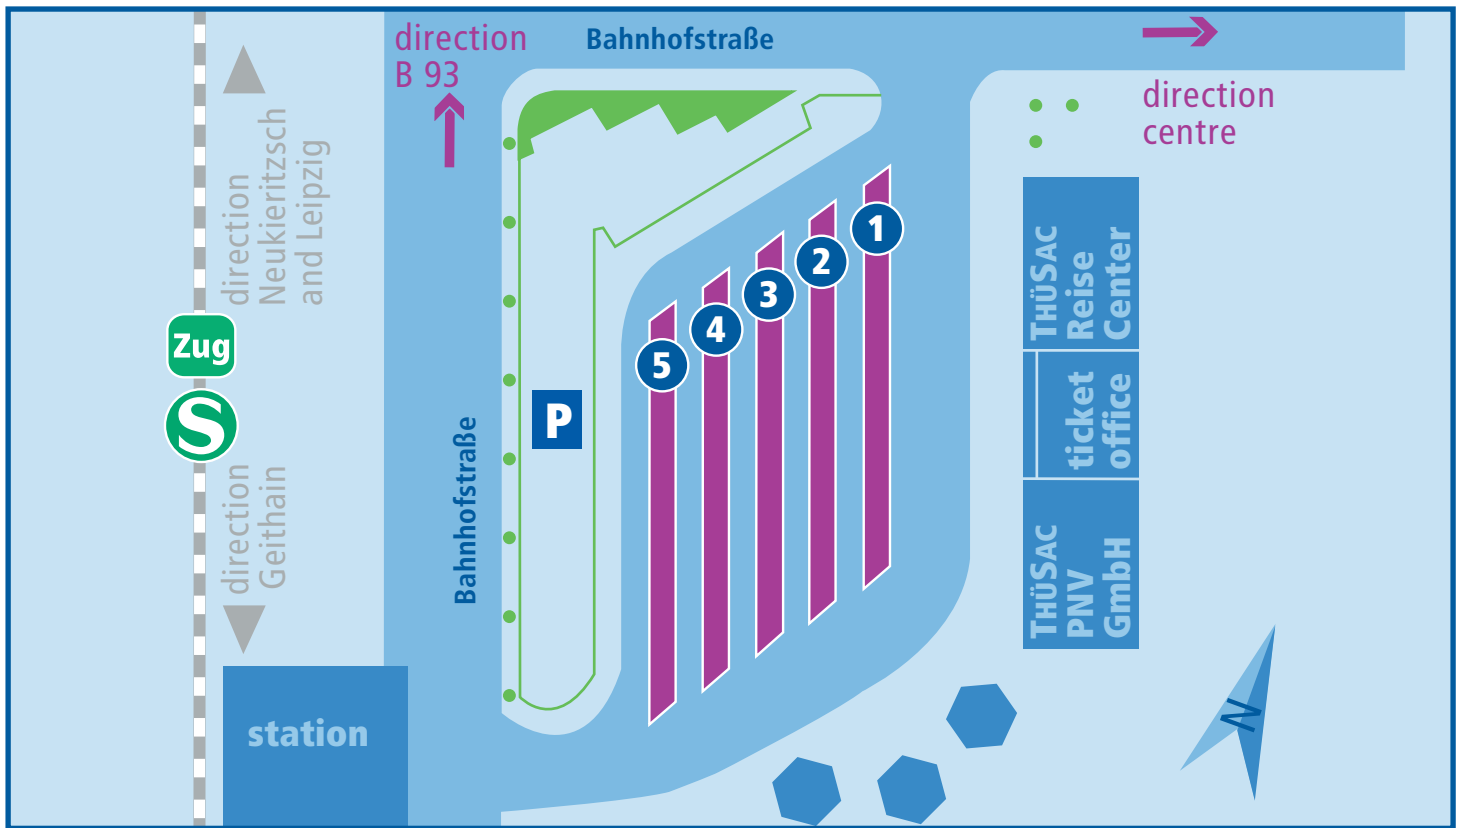

Borna, station

4

line 250 Leipzig–Altenburg Airport
(airport shuttle)

1

to 4

regional traffic

5

city traffic