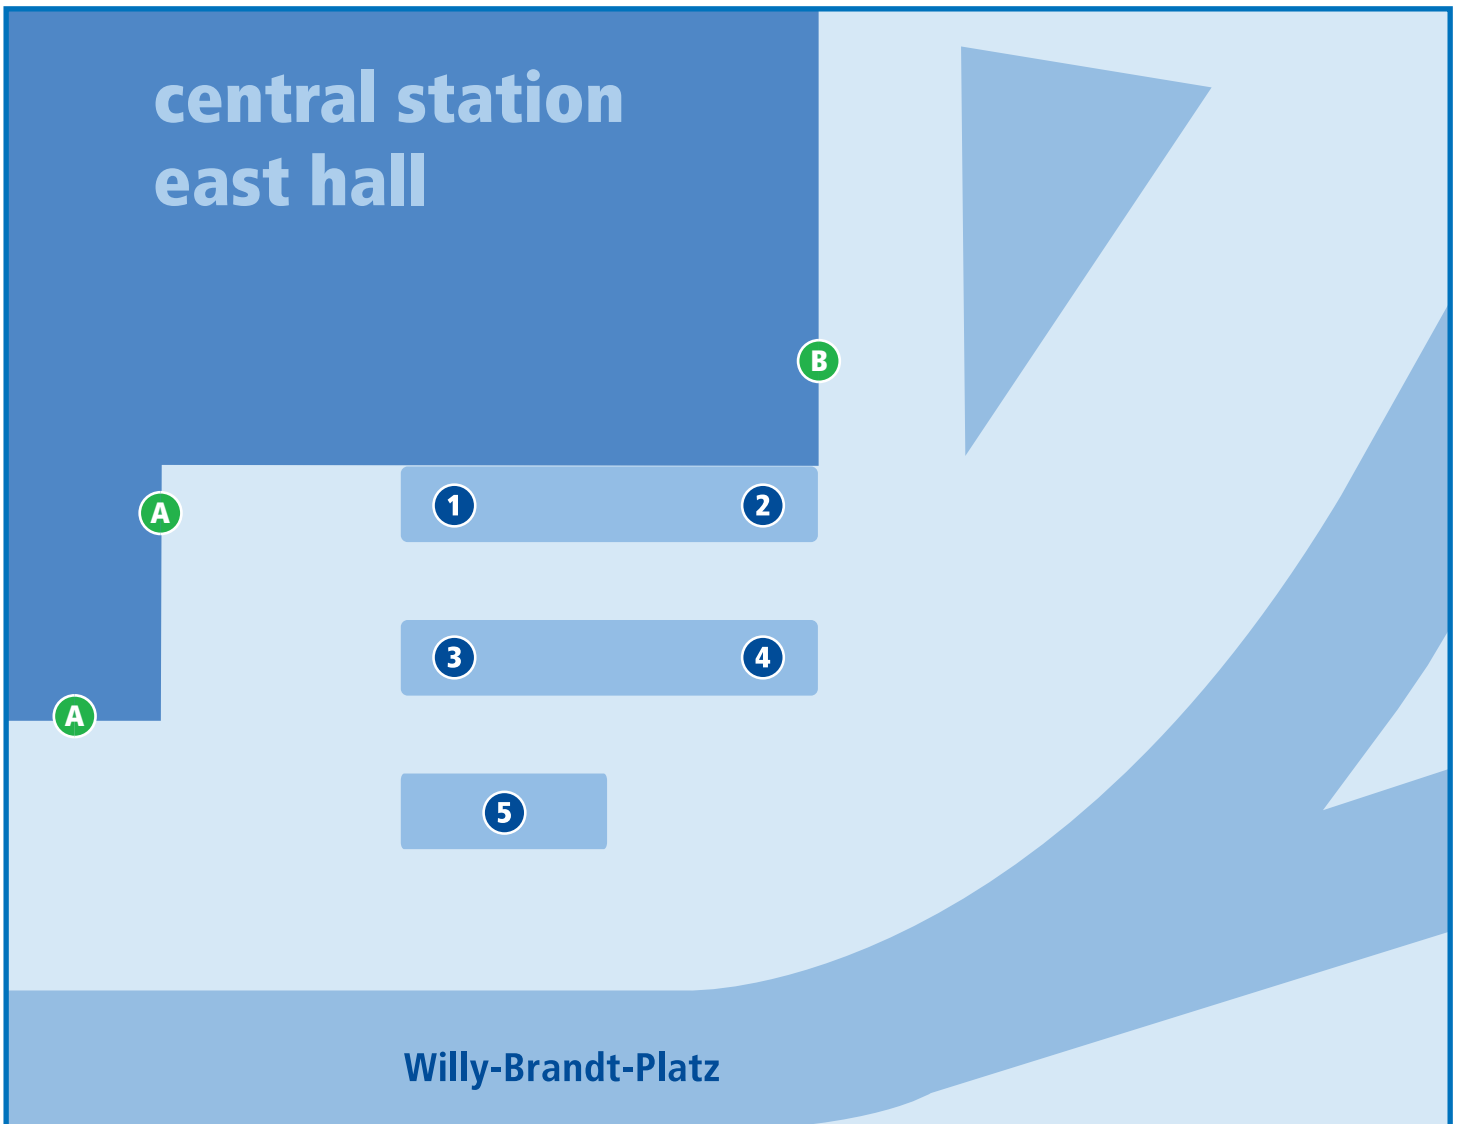

Leipzig, central station east side

3 line 250 Leipzig–Altenburg Airport
(airport shuttle)

1 to **5** regional traffic

A exit east hall

B exit Wintergartenstraße